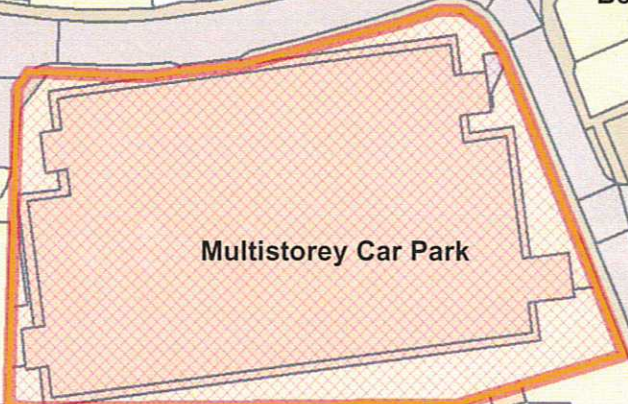

PLAN/2017/0728

Heathside Car Park

Multistorey Car Park

Comments

Not Set

SCALE 1:1,250

Planning  
Woking Borough Council  
Civic Offices  
Gloucester Square  
Woking, Surrey GU21 6YL